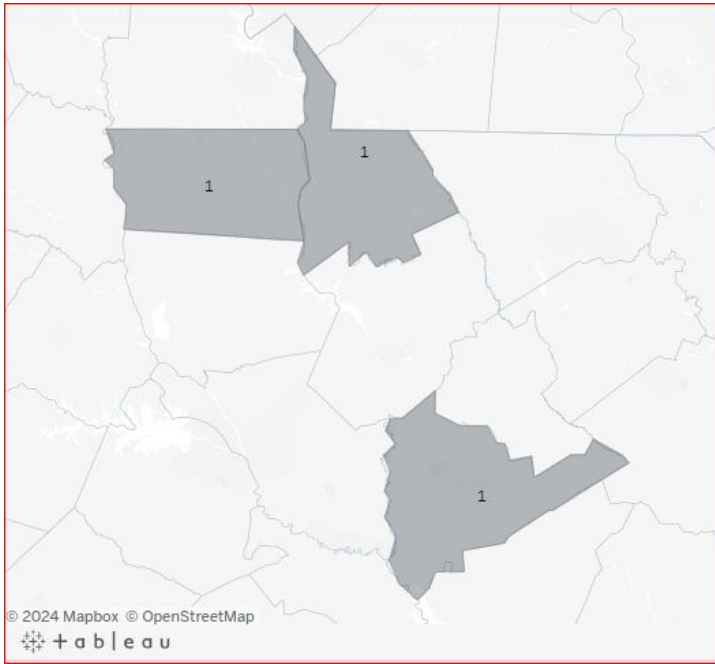

# 2024 South Carolina Fire Fatalities

**3**  
Fire Fatalities

**3**  
Fatal Fires