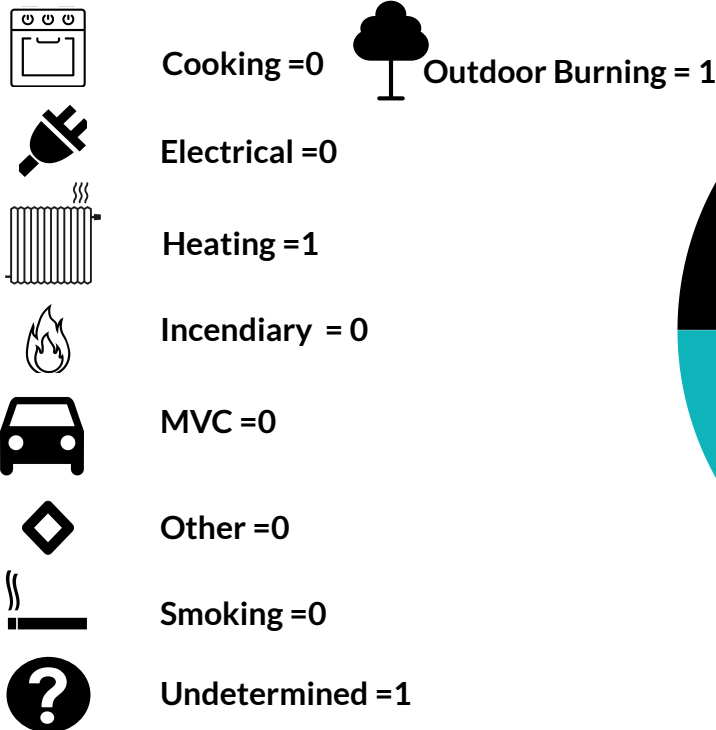

# 2024 South Carolina Fire Fatalities

**3**  
Fire Fatalities

**3**  
Fatal Fires

### Gender

### Multiple Fatality Fires

### Age

As of January 23, 2024